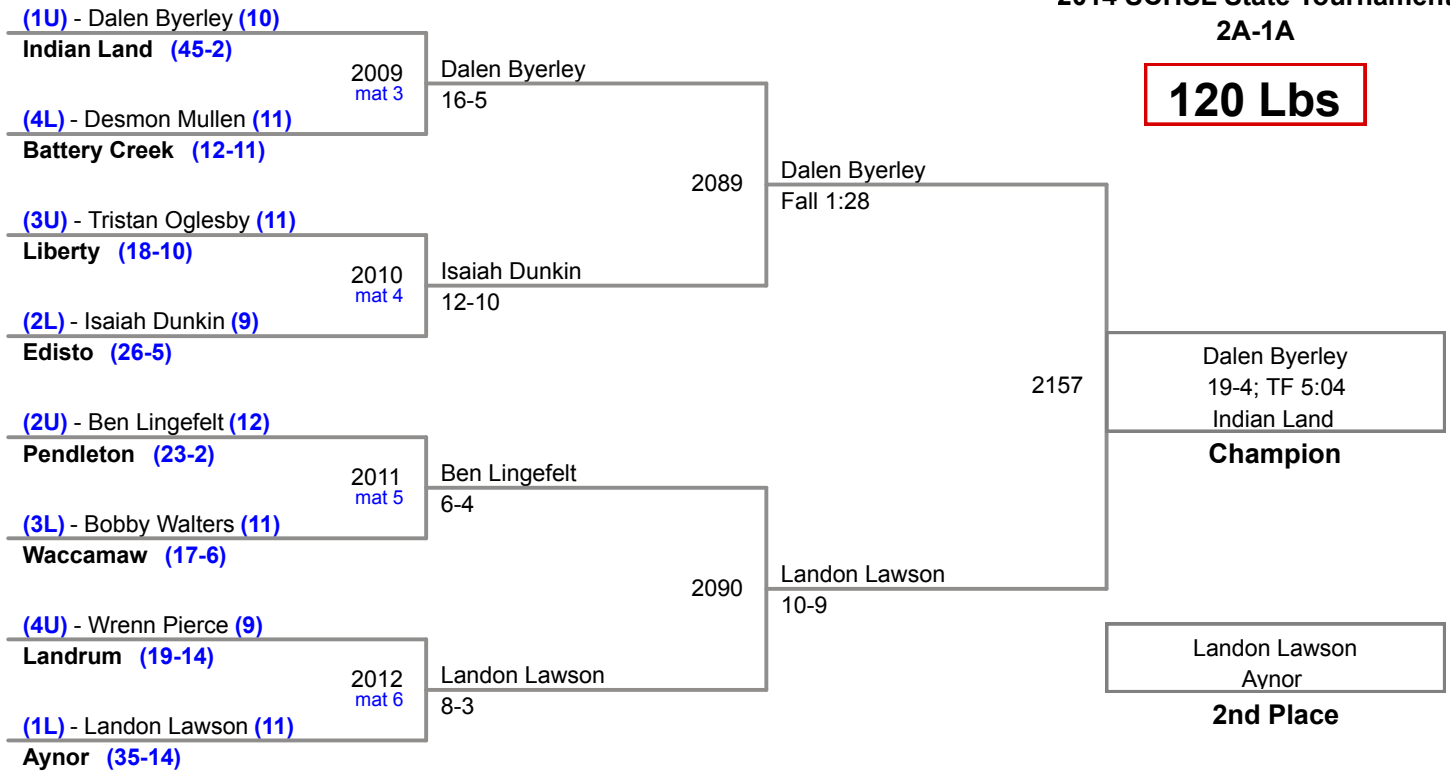

2014 SCHSL State Tournament
2A-1A

120 Lbs