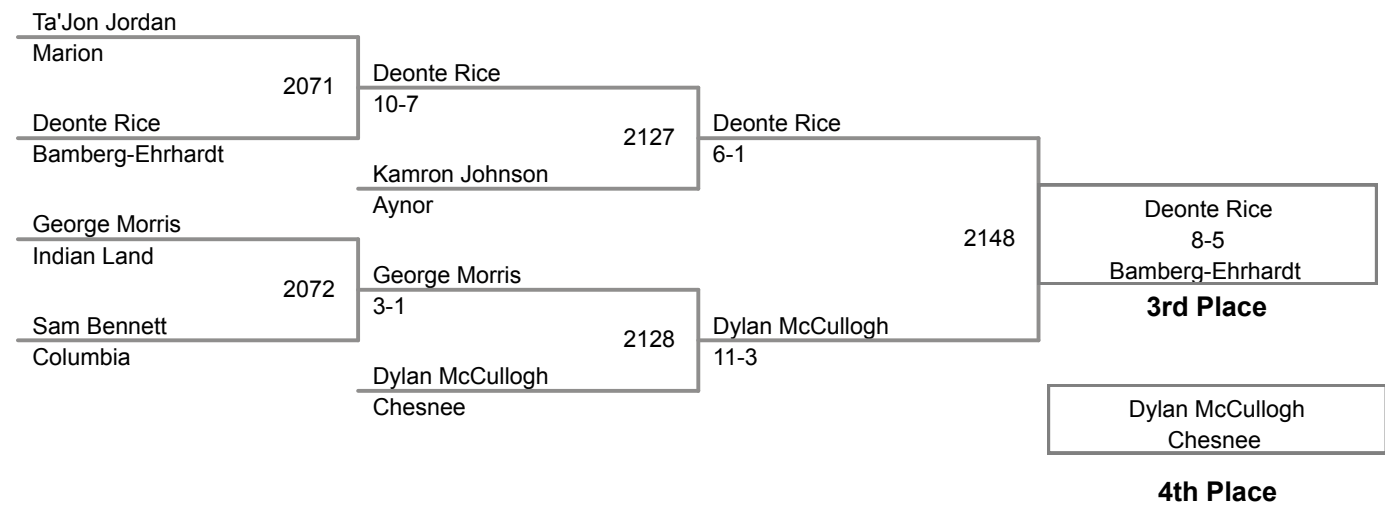

2014 SCHSL State Tournament
2A-1A

132 Lbs

2014 SCHSL State Tournament
2A-1A

138 Lbs

2014 SCHSL State Tournament
2A-1A

145 Lbs

2014 SCHSL State Tournament
2A-1A

152 Lbs