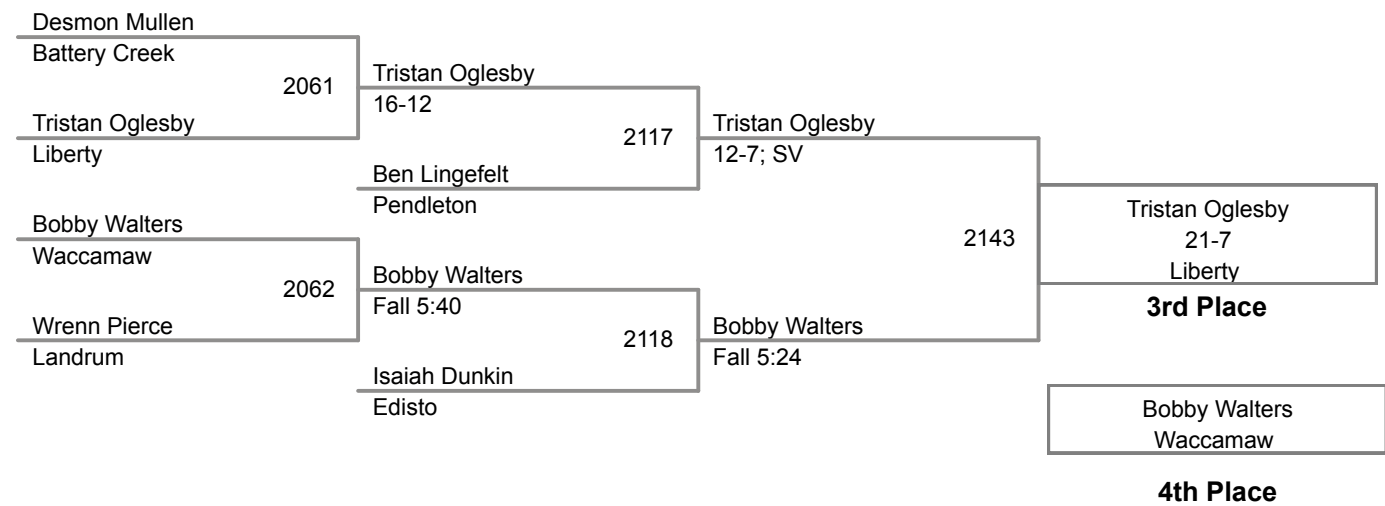

2014 SCHSL State Tournament
2A-1A

120 Lbs