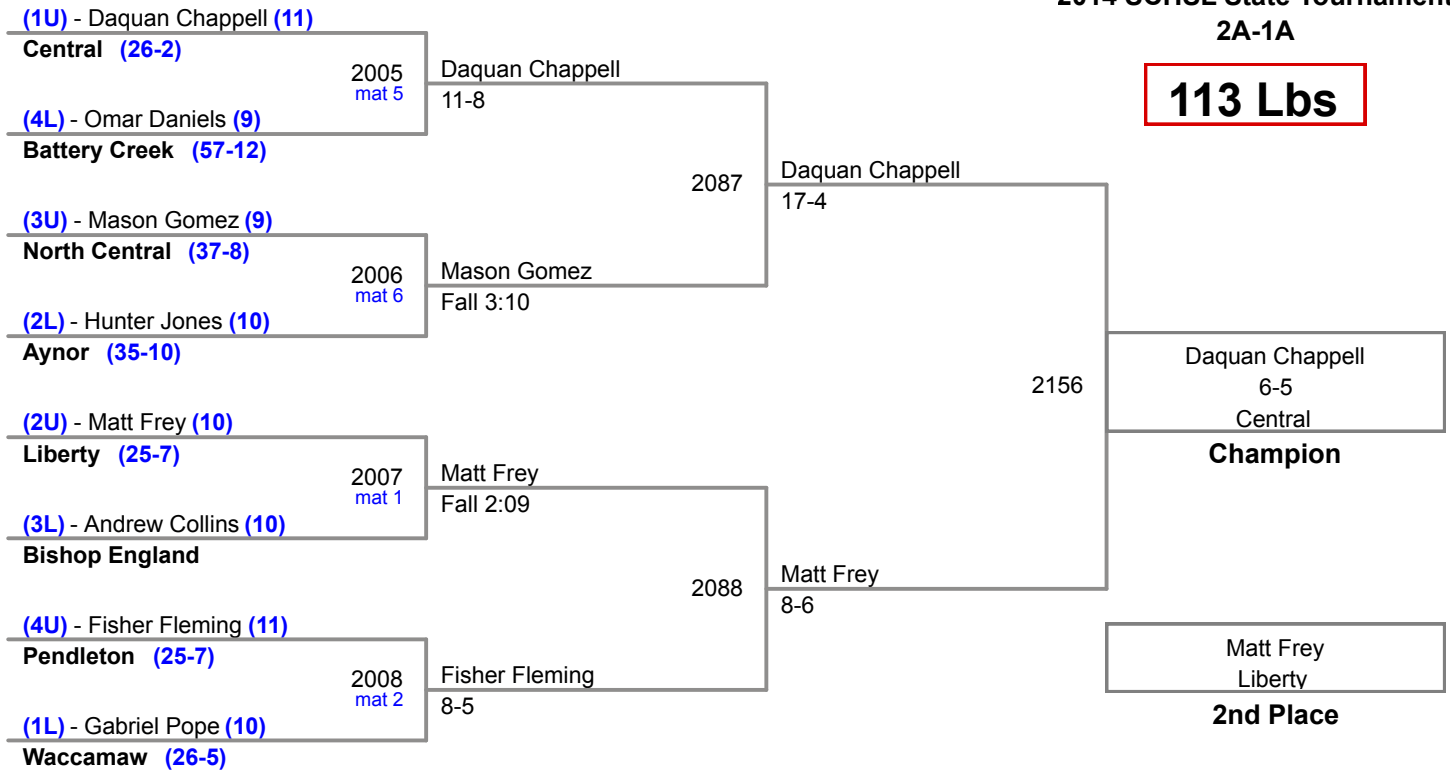

2014 SCHSL State Tournament
2A-1A

113 Lbs