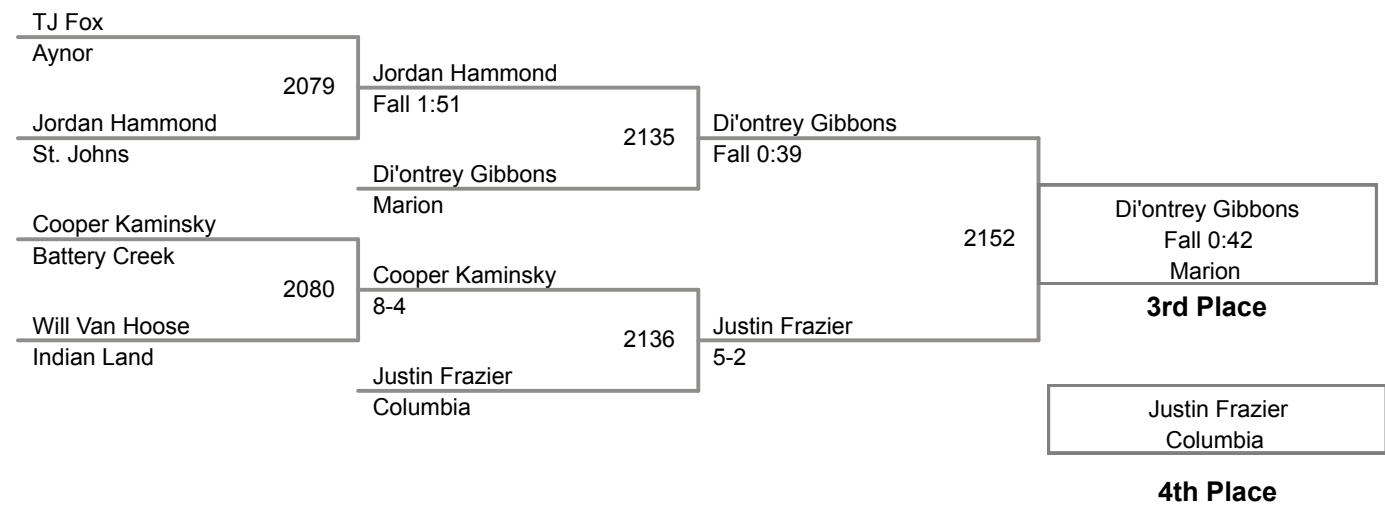

2014 SCHSL State Tournament
2A-1A

160 Lbs

2014 SCHSL State Tournament
2A-1A

170 Lbs

2014 SCHSL State Tournament
2A-1A

182 Lbs

2014 SCHSL State Tournament
2A-1A

195 Lbs