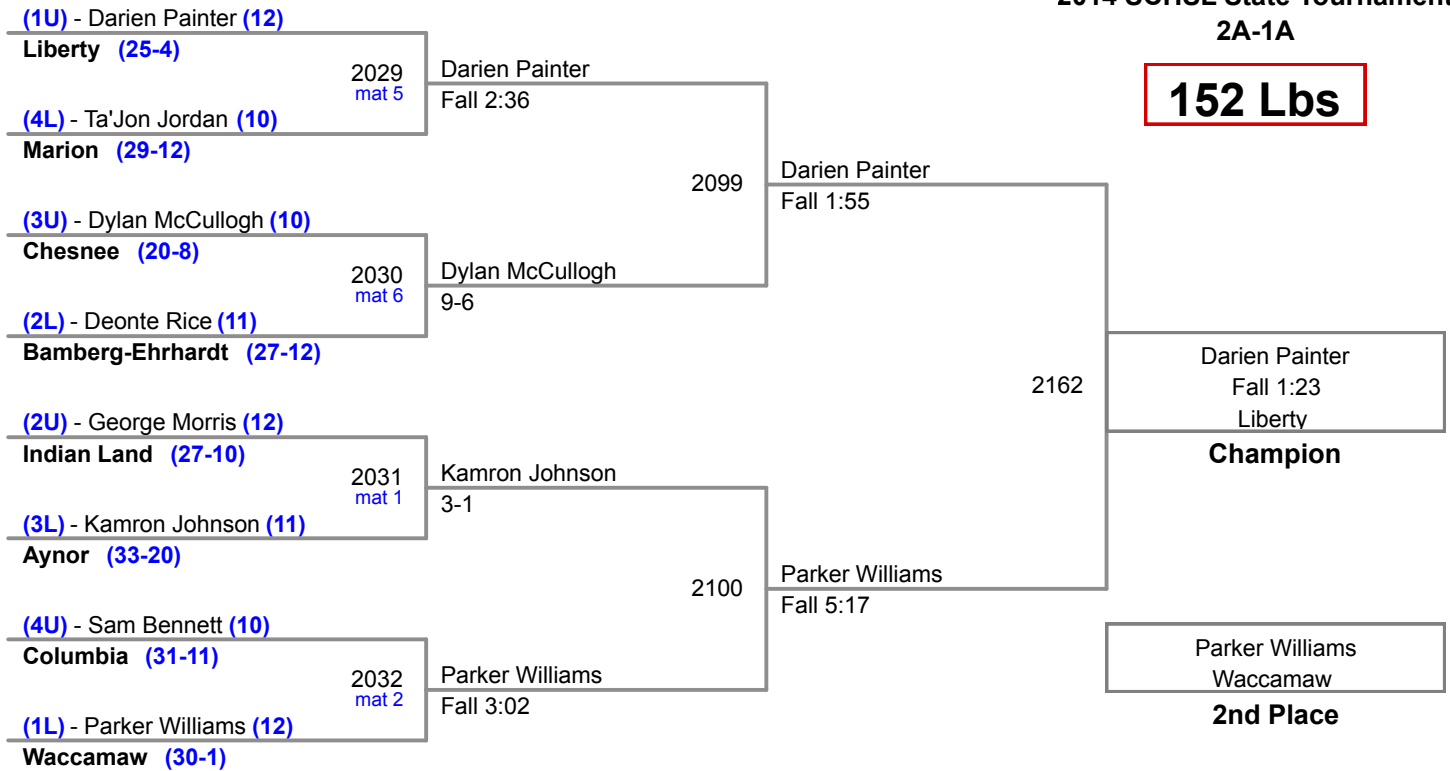

**2014 2A/1A Most Outstanding Wrestler:
145 lb Champion - Kevin Grant, Marion**

Plc	Points	Team	CH	CO
31	3	Pelion	-	-
31	3	St. Johns	-	-
31	3	Ware Shoals	-	-
36	0	Garrett Academy	-	-
36	0	Landrum	-	-
36	0	Powdersville	-	-
36	0	Whitmire	-	-
40	-1	Keenan	-	-
41				
42				
43				
44				
45				
46				
47				
48				
49				
50				
51				
52				
53				
54				
55				
56				
57				
58				
59				
60				
61				
62				
63				
64				

2014 SCHSL State Tournament
2A-1A

132 Lbs

2014 SCHSL State Tournament
2A-1A

138 Lbs

2014 SCHSL State Tournament
2A-1A

145 Lbs

2014 SCHSL State Tournament
2A-1A

152 Lbs