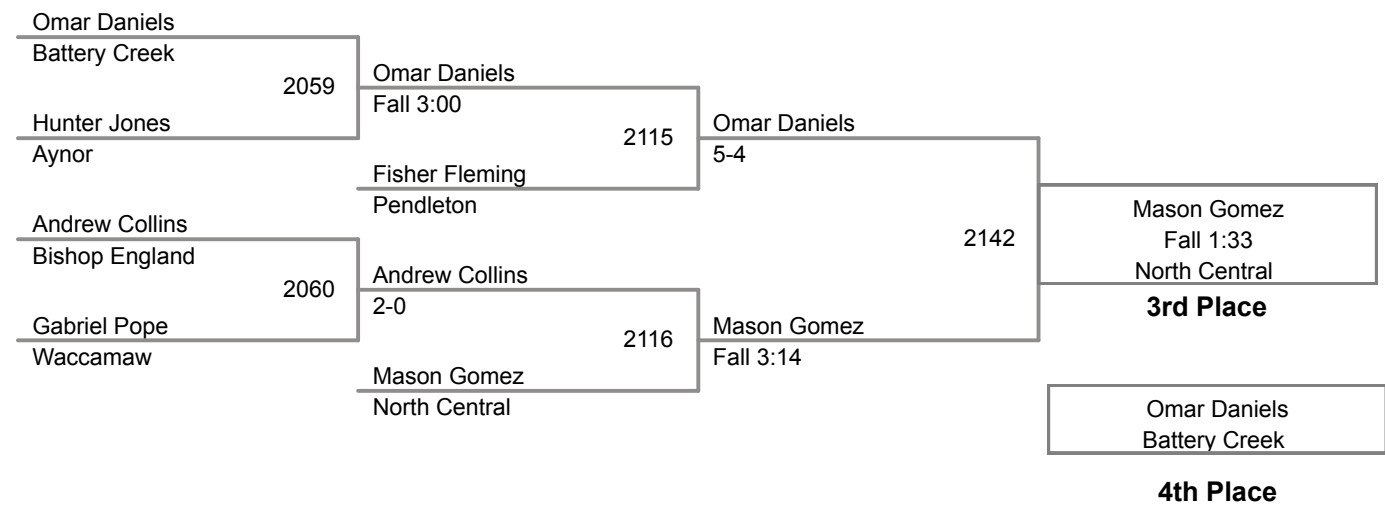

2014 SCHSL State Tournament
2A-1A

113 Lbs