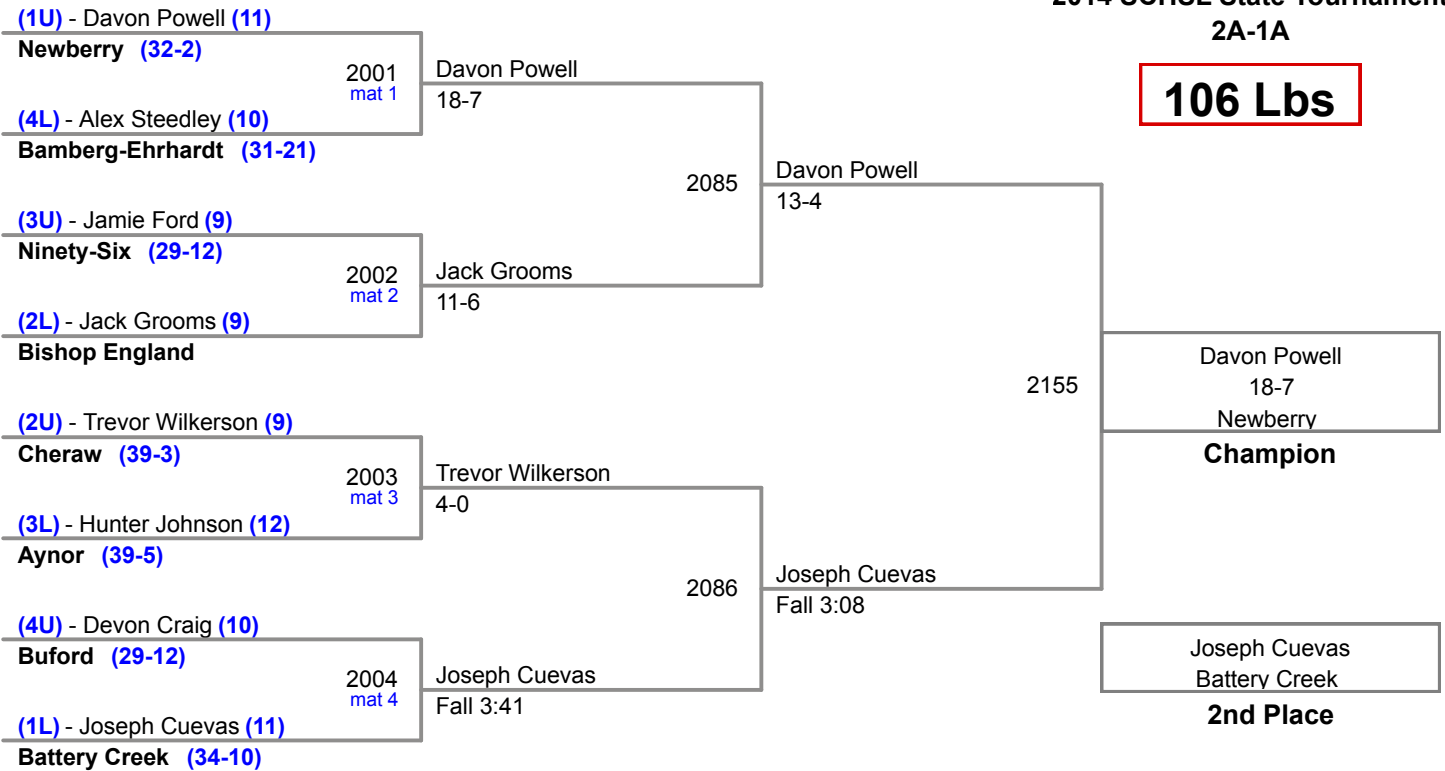

Plc	Points	Team	CH	CO
31	3	Pelion	-	-
31	3	St. Johns	-	-
31	3	Ware Shoals	-	-
36	0	Garrett Academy	-	-
36	0	Landrum	-	-
36	0	Powdersville	-	-
36	0	Whitmire	-	-
40	-1	Keenan	-	-
41				
42				
43				
44				
45				
46				
47				
48				
49				
50				
51				
52				
53				
54				
55				
56				
57				
58				
59				
60				
61				
62				
63				
64				

2014 SCHSL State Tournament
2A-1A

106 Lbs