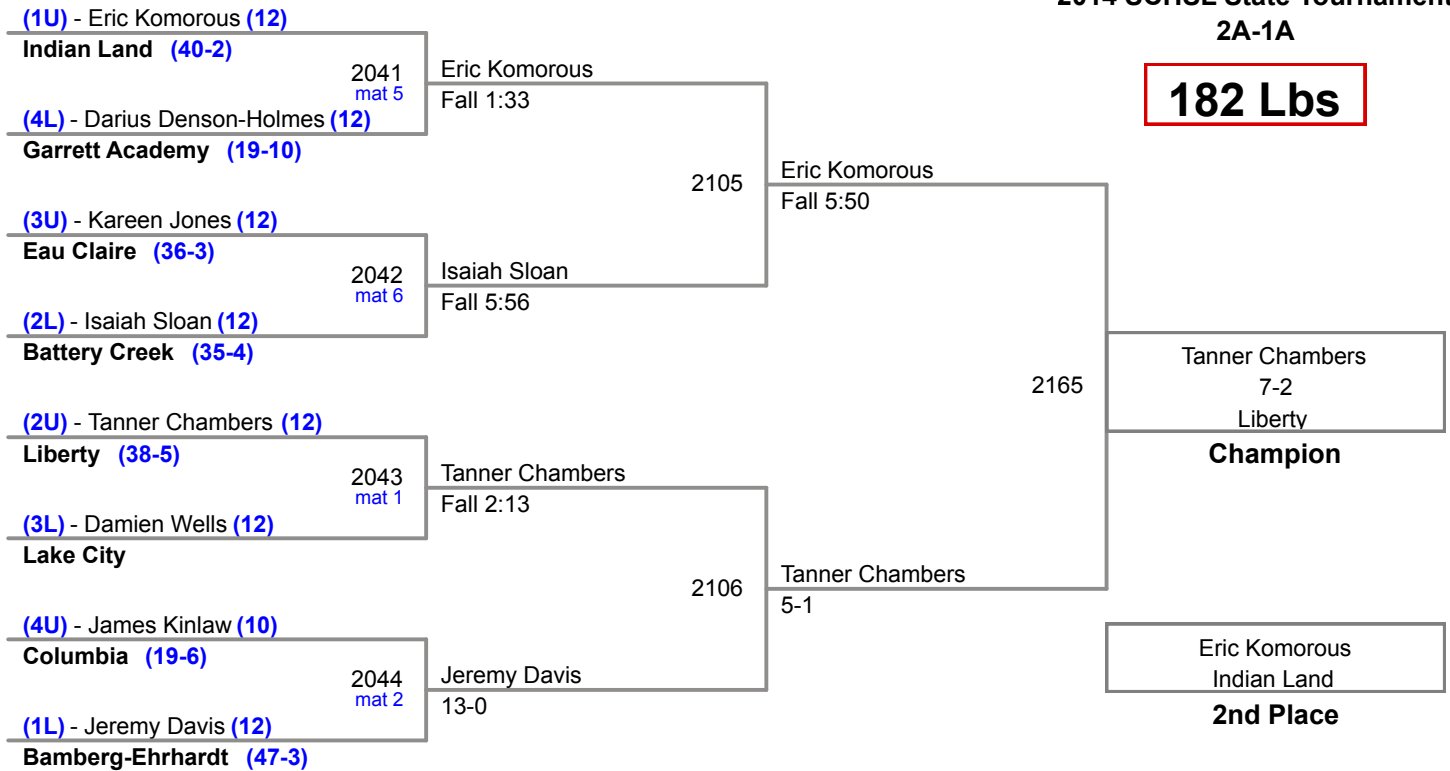

2014 SCHSL State Tournament
2A-1A

160 Lbs

2014 SCHSL State Tournament
2A-1A

170 Lbs

2014 SCHSL State Tournament
2A-1A

182 Lbs

2014 SCHSL State Tournament
2A-1A

195 Lbs