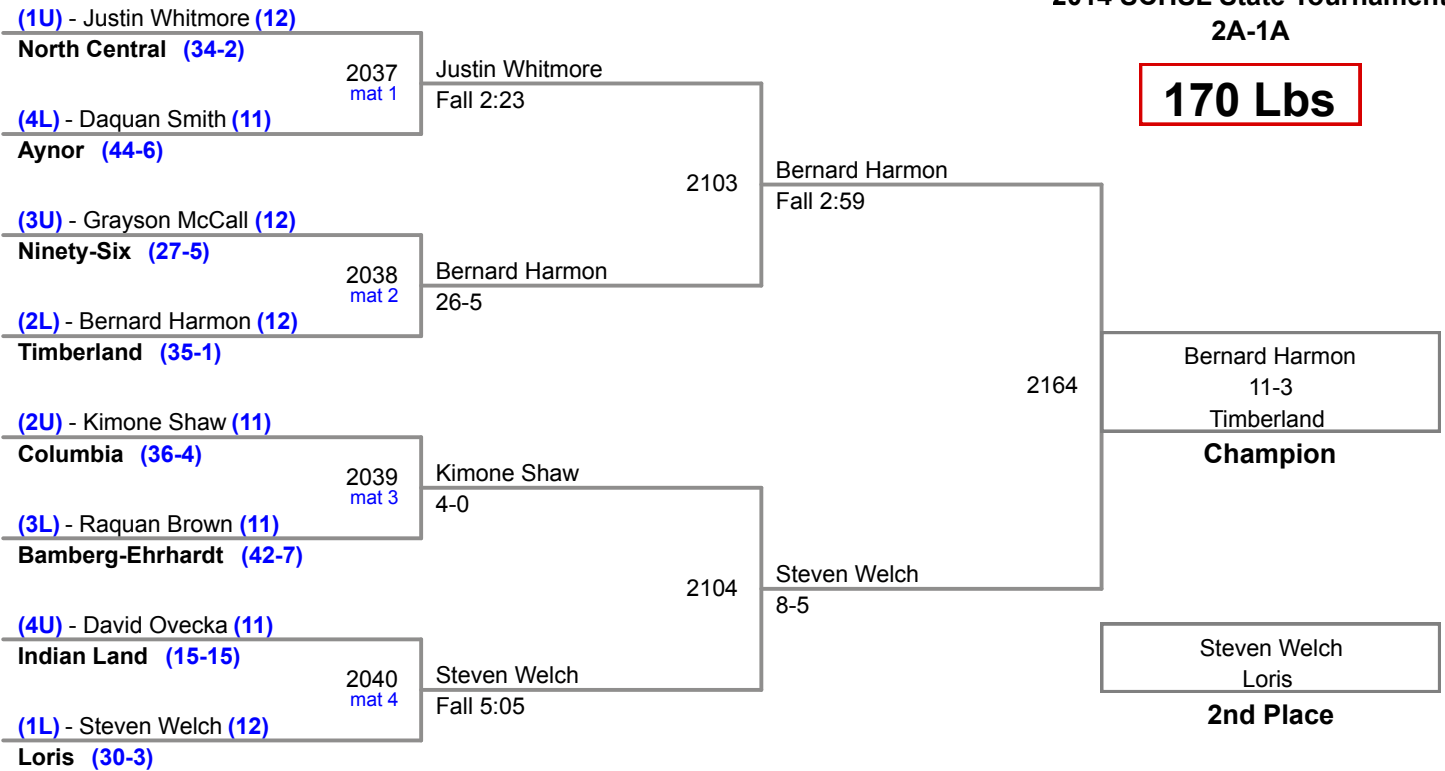

2014 SCHSL State Tournament
2A-1A

170 Lbs