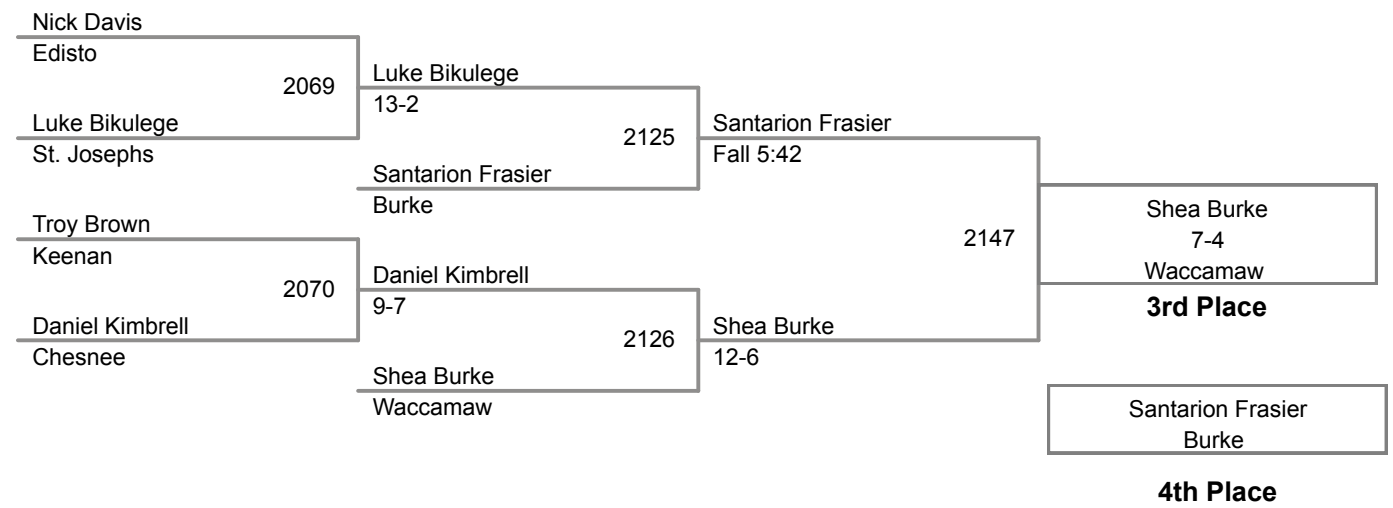

2014 SCHSL State Tournament
2A-1A

132 Lbs

2014 SCHSL State Tournament
2A-1A

138 Lbs

2014 SCHSL State Tournament
2A-1A

145 Lbs

2014 SCHSL State Tournament
2A-1A

152 Lbs