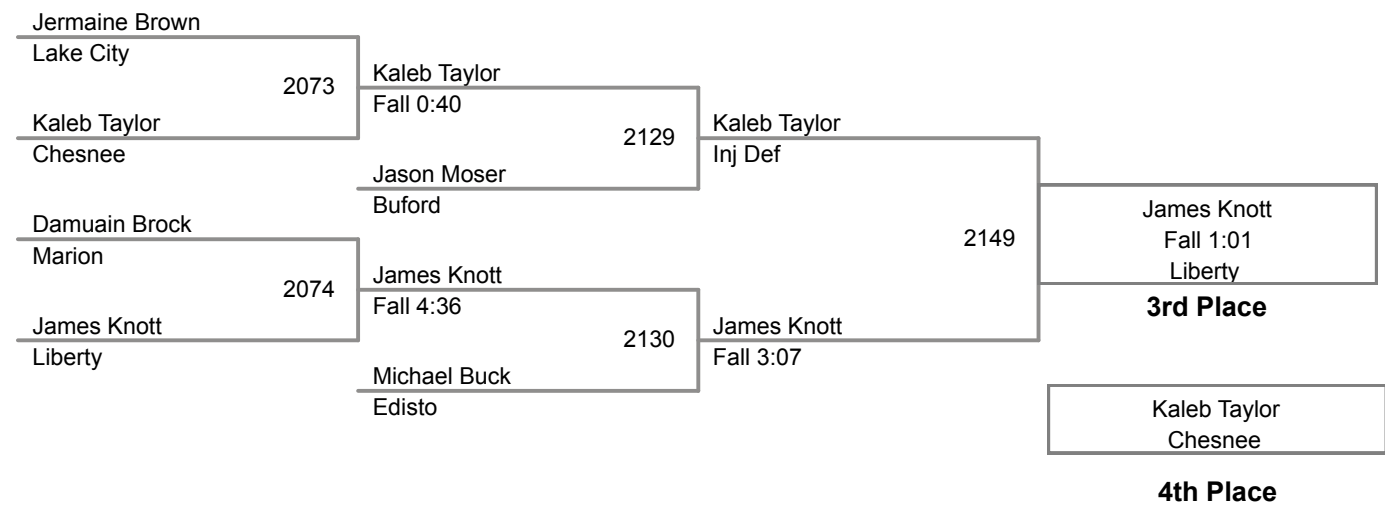

2014 SCHSL State Tournament
2A-1A

160 Lbs