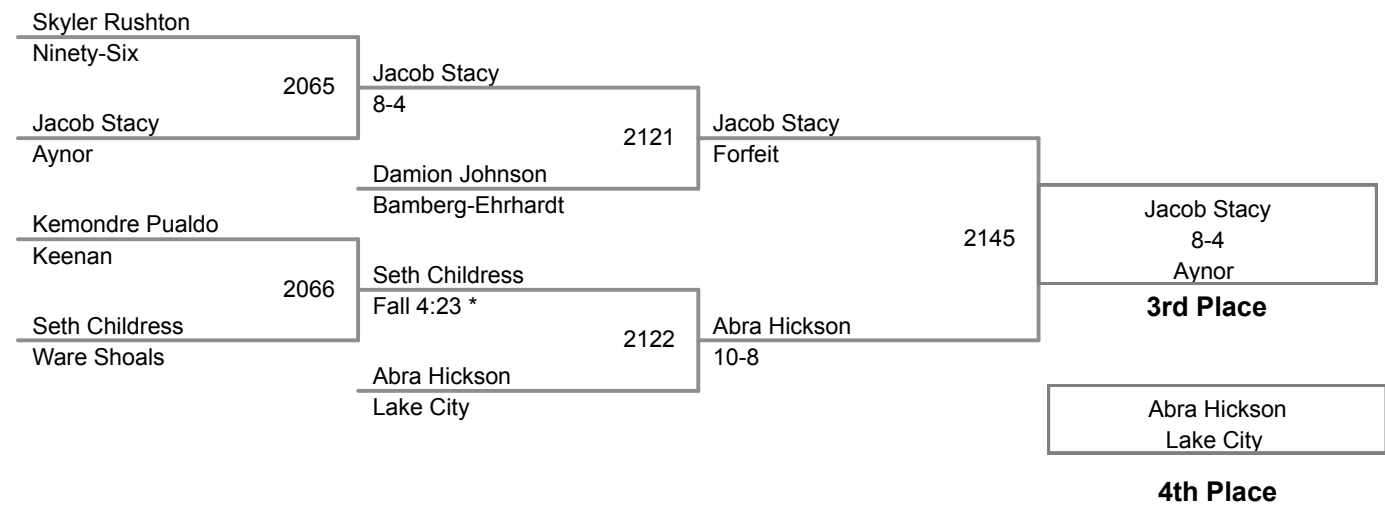

2014 SCHSL State Tournament
2A-1A

132 Lbs