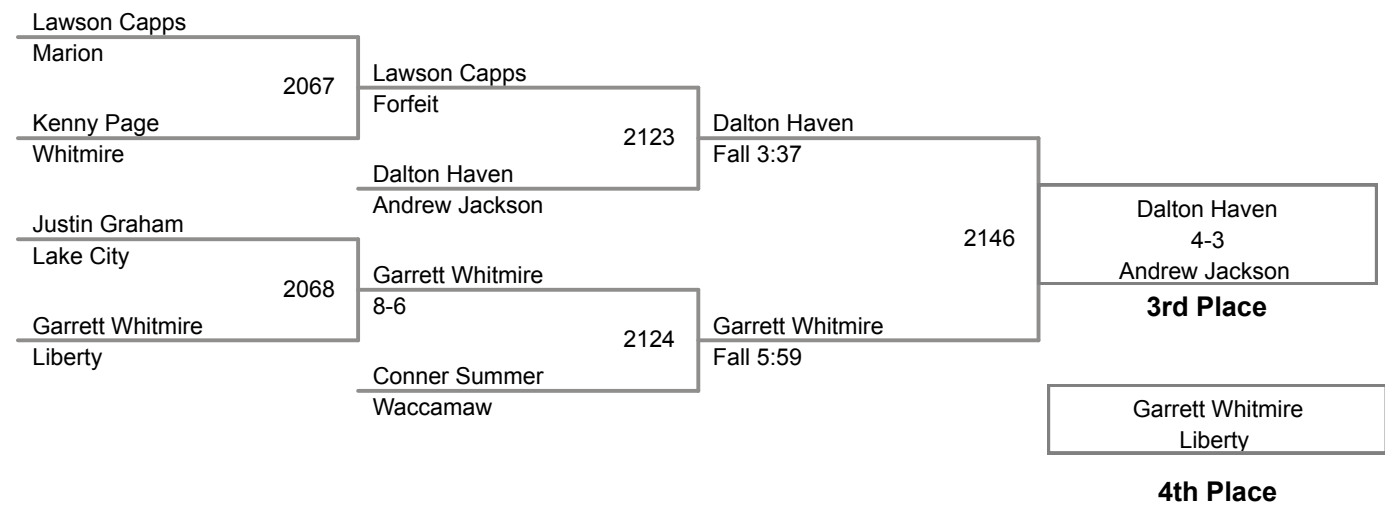

2014 SCHSL State Tournament
2A-1A

138 Lbs