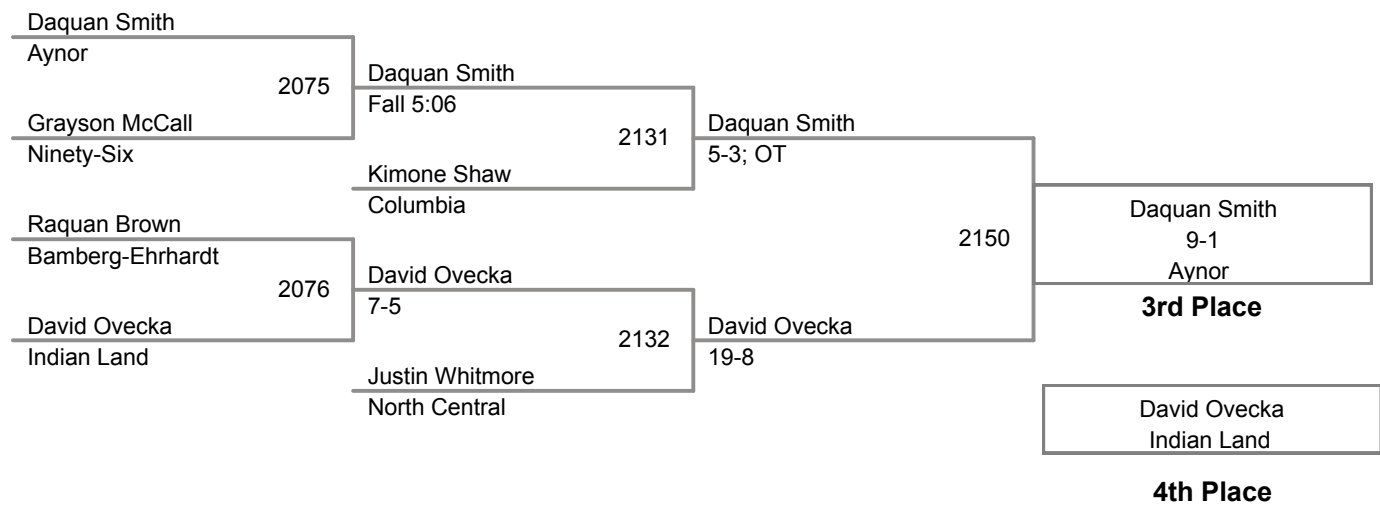

2014 SCHSL State Tournament
2A-1A

170 Lbs