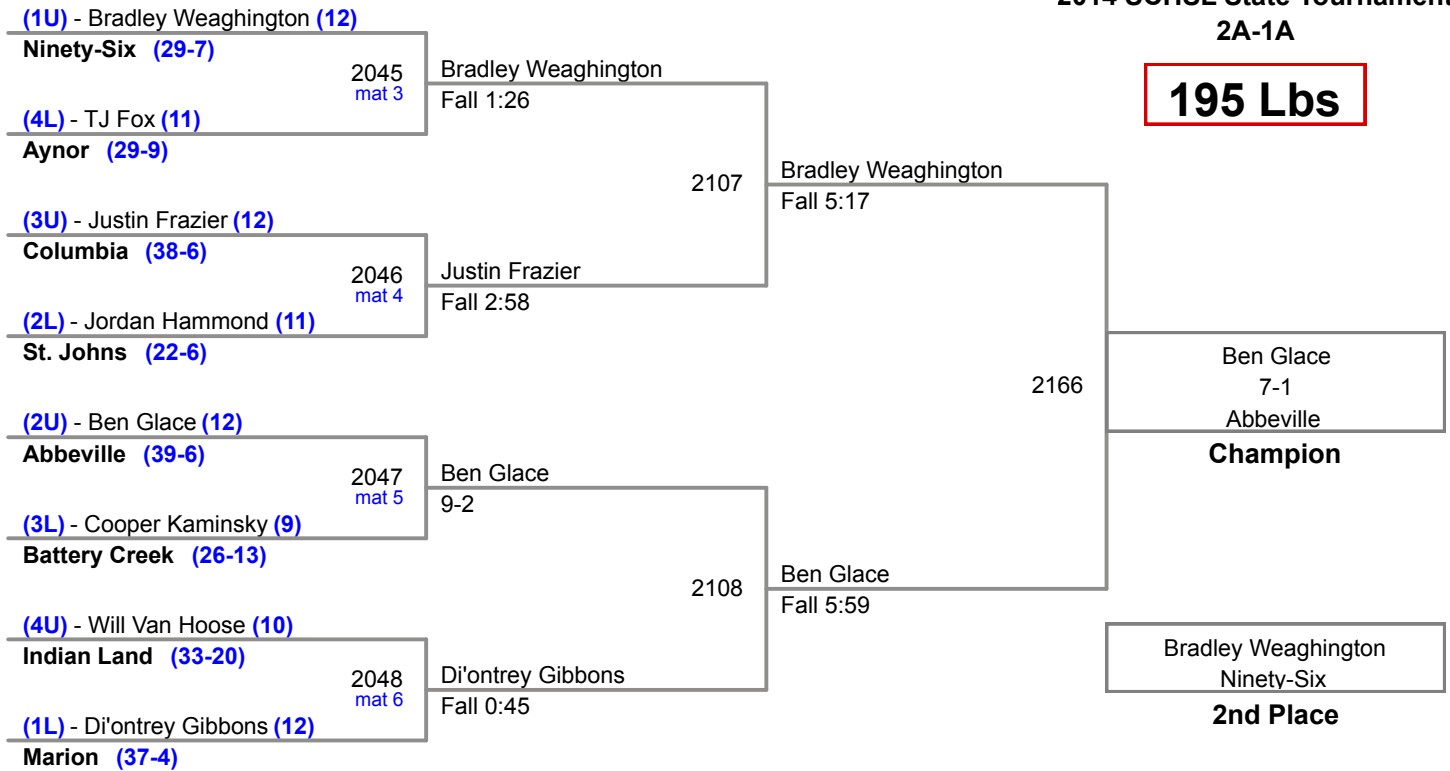

2014 SCHSL State Tournament
2A-1A

160 Lbs

2014 SCHSL State Tournament
2A-1A

170 Lbs

2014 SCHSL State Tournament
2A-1A

182 Lbs

2014 SCHSL State Tournament
2A-1A

195 Lbs