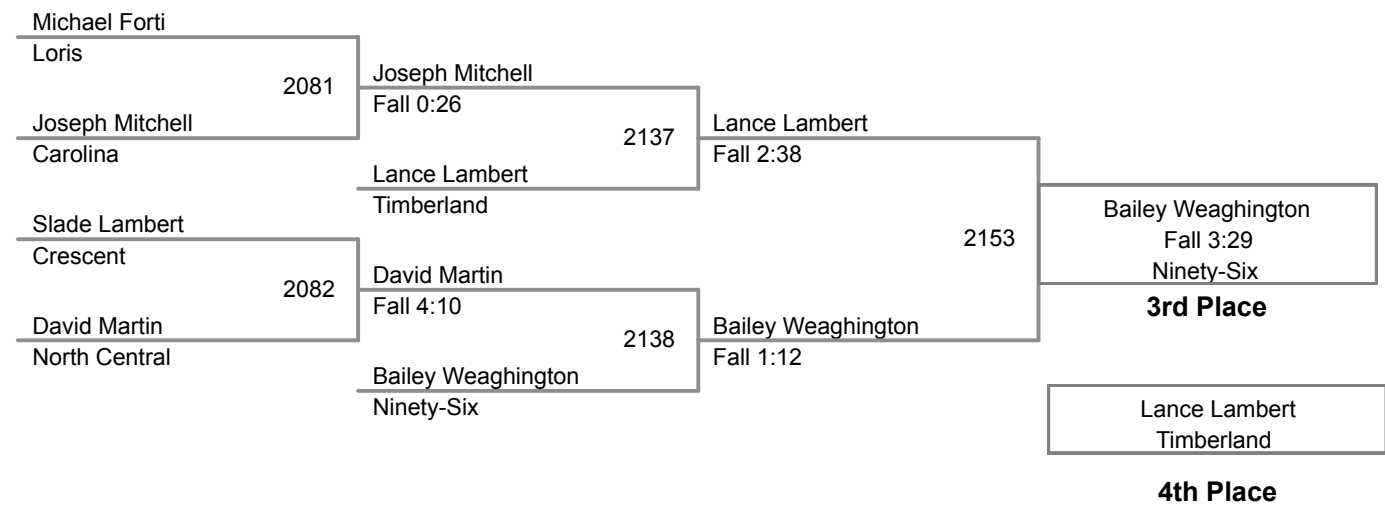

2014 SCHSL State Tournament
2A-1A

220 Lbs