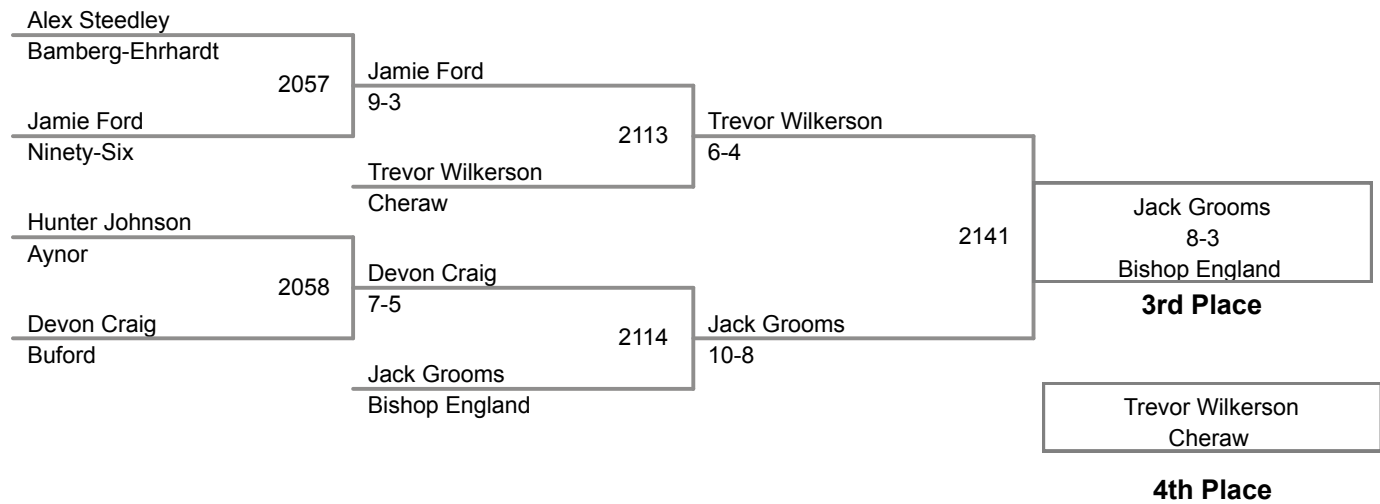

Plc	Points	Team	CH	CO
31	3	Pelion	-	-
31	3	St. Johns	-	-
31	3	Ware Shoals	-	-
36	0	Garrett Academy	-	-
36	0	Landrum	-	-
36	0	Powdersville	-	-
36	0	Whitmire	-	-
40	-1	Keenan	-	-
41				
42				
43				
44				
45				
46				
47				
48				
49				
50				
51				
52				
53				
54				
55				
56				
57				
58				
59				
60				
61				
62				
63				
64				

2014 SCHSL State Tournament
2A-1A

106 Lbs