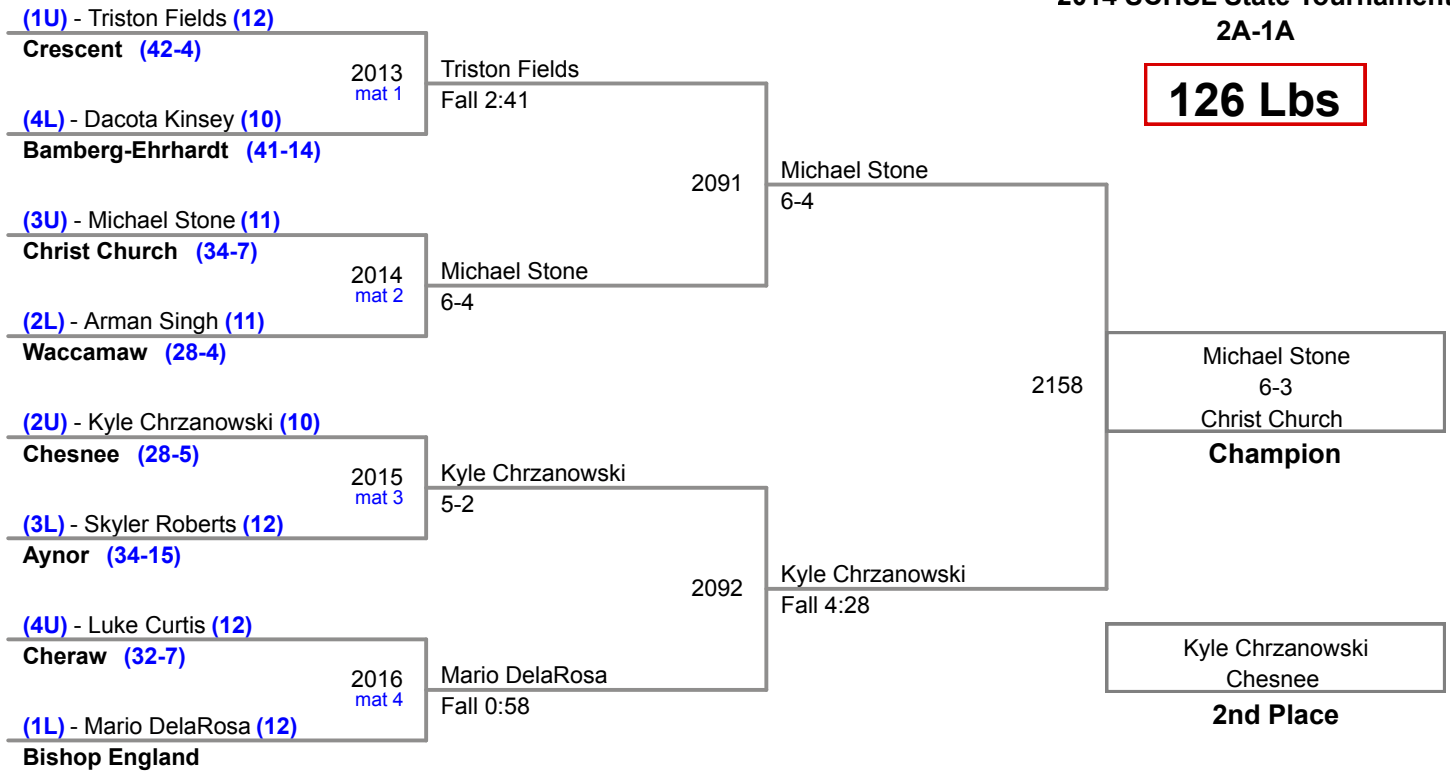

**2014 2A/1A Most Outstanding Wrestler:
145 lb Champion - Kevin Grant, Marion**

Plc	Points	Team	CH	CO
31	3	Pelion	-	-
31	3	St. Johns	-	-
31	3	Ware Shoals	-	-
36	0	Garrett Academy	-	-
36	0	Landrum	-	-
36	0	Powdersville	-	-
36	0	Whitmire	-	-
40	-1	Keenan	-	-
41				
42				
43				
44				
45				
46				
47				
48				
49				
50				
51				
52				
53				
54				
55				
56				
57				
58				
59				
60				
61				
62				
63				
64				

2014 SCHSL State Tournament
2A-1A

106 Lbs

2014 SCHSL State Tournament
2A-1A

113 Lbs

2014 SCHSL State Tournament
2A-1A

120 Lbs

2014 SCHSL State Tournament
2A-1A

126 Lbs