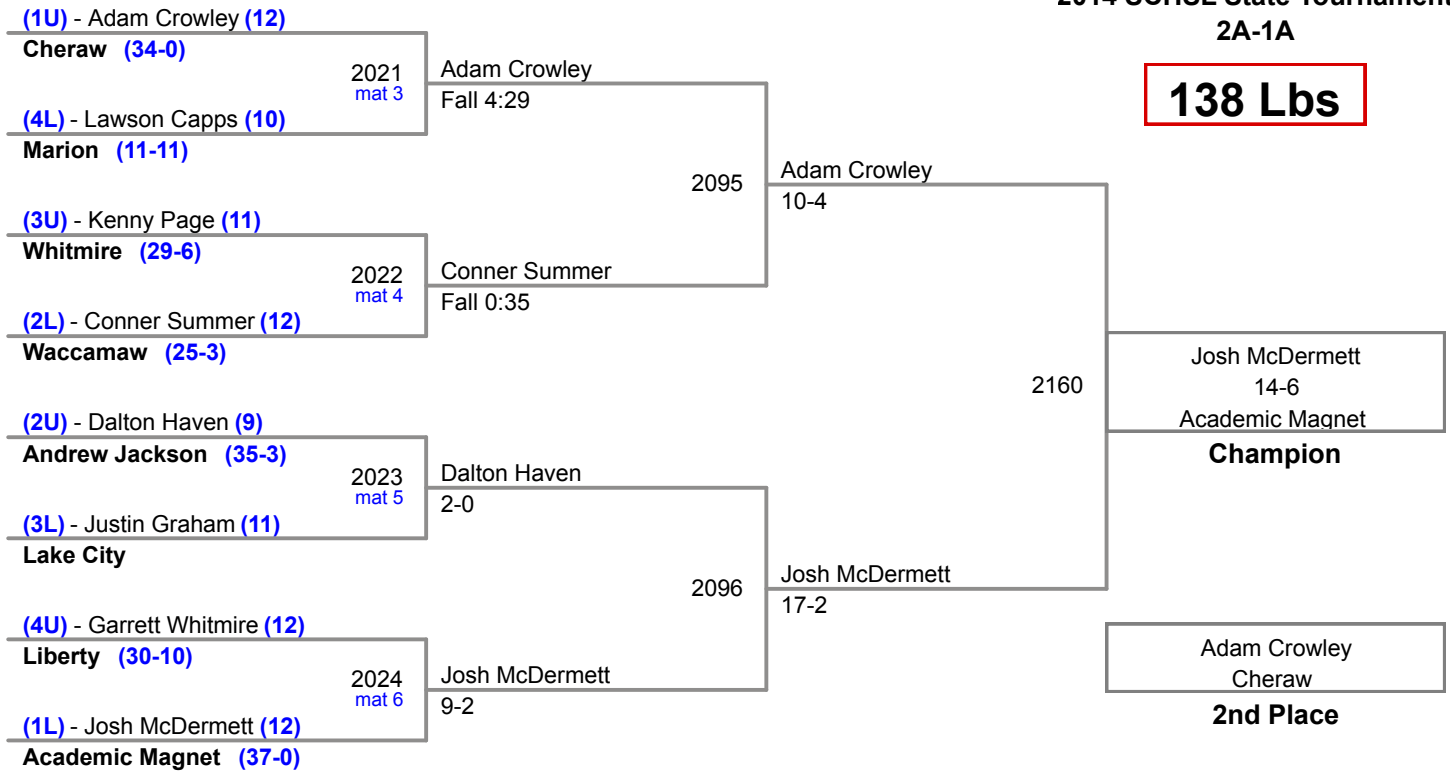

2014 SCHSL State Tournament
2A-1A

138 Lbs