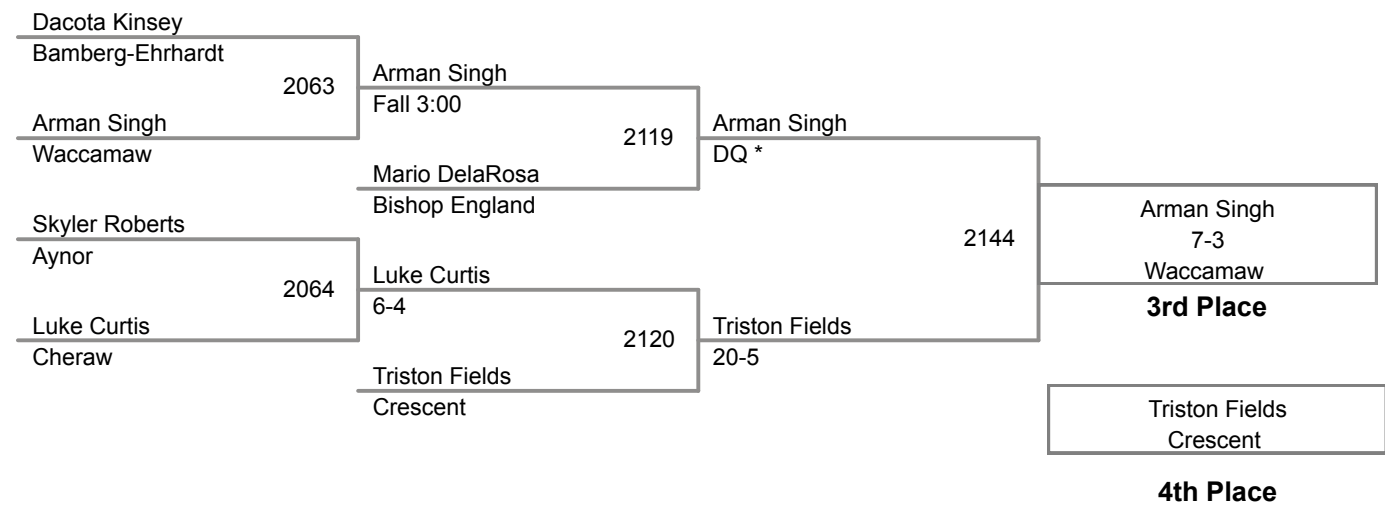

2014 SCHSL State Tournament
2A-1A

126 Lbs