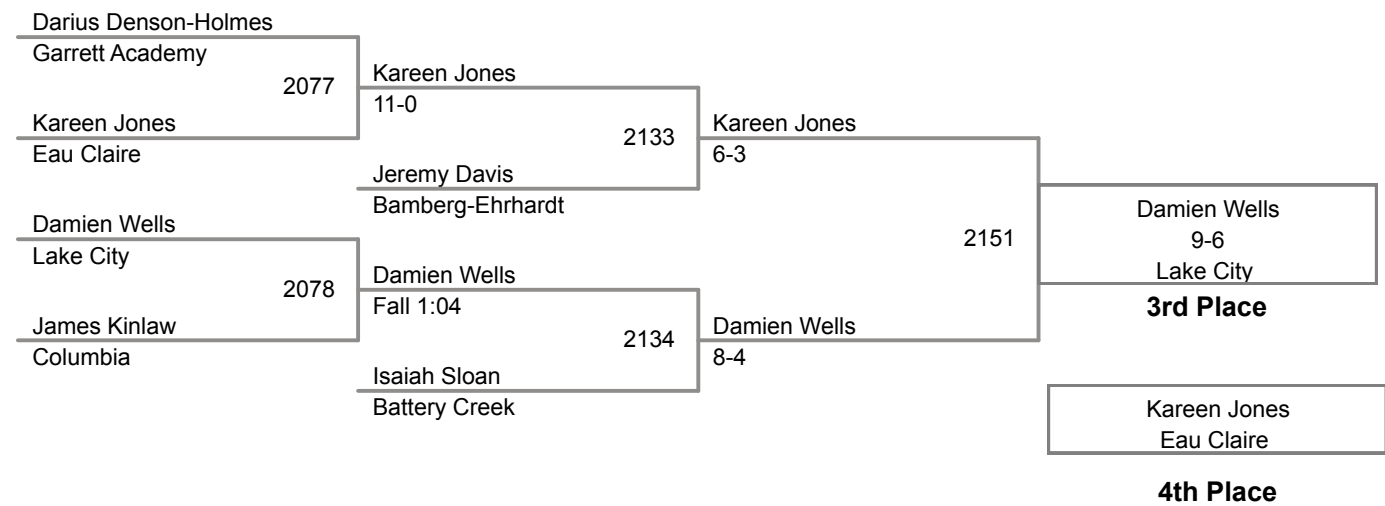

Plc	Points	Team	CH	CO
1	93	Liberty	-	-
2	75	Aynor	-	-
3	65.5	Indian Land	-	-
4	55	Waccamaw	-	-
5	44	Battery Creek	-	-
6	37	Loris	-	-
6	37	Marion	-	-
8	35	Chesnee	-	-
8	35	Ninety-Six	-	-
10	32	Bishop England	-	-
11	31.5	Timberland	-	-
12	28.5	Crescent	-	-
13	27	Columbia	-	-
14	24	Abbeville	-	-
14	24	Cheraw	-	-
16	23	North Central	-	-
17	22	Military Magnet	-	-
18	21.5	Whale Branch	-	-
19	21	Newberry	-	-
20	20.5	Academic Magnet	-	-
21	19	Central	-	-
22	18	Christ Church	-	-
22	18	Lake City	-	-
24	14	Bamberg-Ehrhardt	-	-
25	12	Andrew Jackson	-	-
26	11	St. Josephs	-	-
27	9	Burke	-	-
28	7	Eau Claire	-	-
29	6	Edisto	-	-
30	4	Pendleton	-	-
31	3	Buford	-	-
31	3	Carolina	-	-

2014 SCHSL State Tournament
2A-1A

160 Lbs

2014 SCHSL State Tournament
2A-1A

170 Lbs

2014 SCHSL State Tournament
2A-1A

182 Lbs

2014 SCHSL State Tournament
2A-1A

195 Lbs