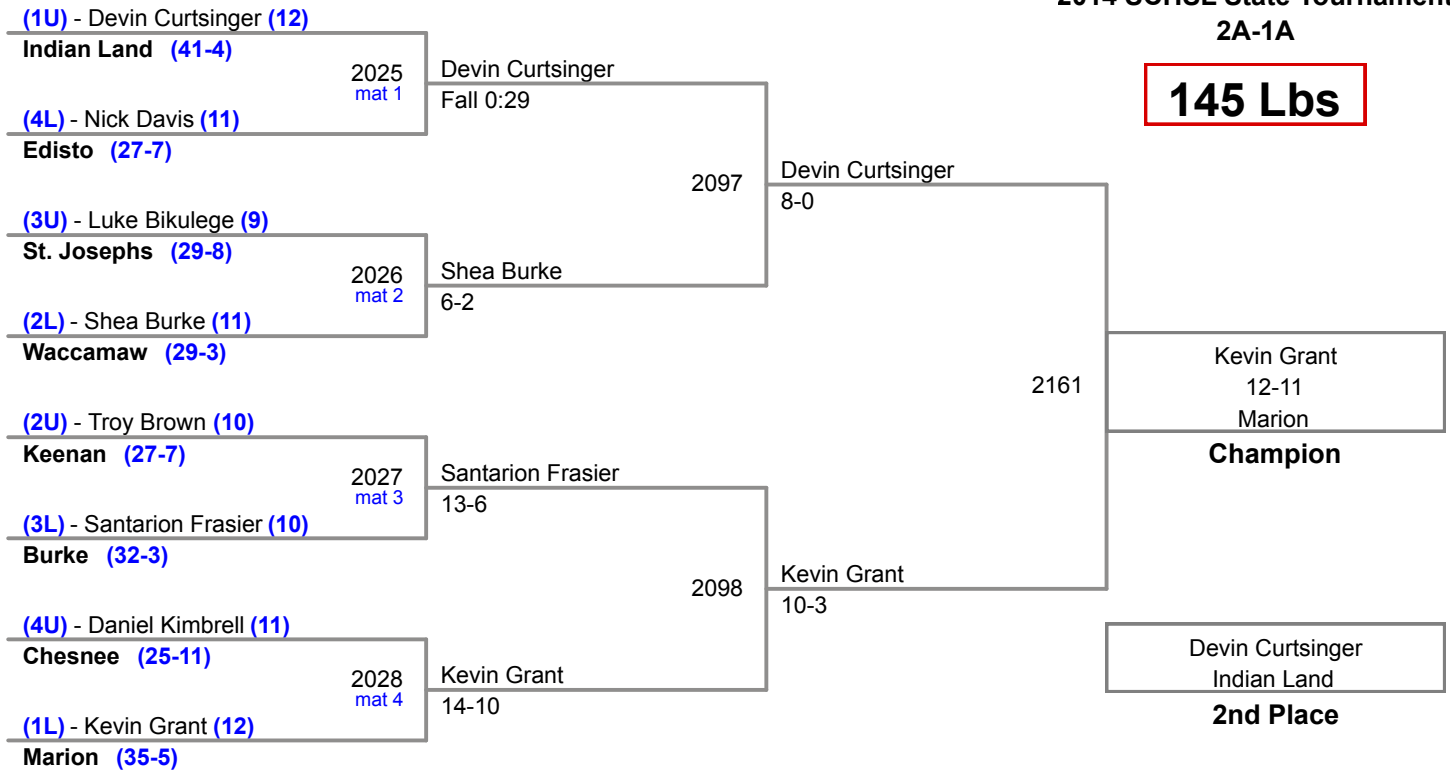

2014 SCHSL State Tournament
2A-1A

132 Lbs

2014 SCHSL State Tournament
2A-1A

138 Lbs

2014 SCHSL State Tournament
2A-1A

145 Lbs

2014 SCHSL State Tournament
2A-1A

152 Lbs