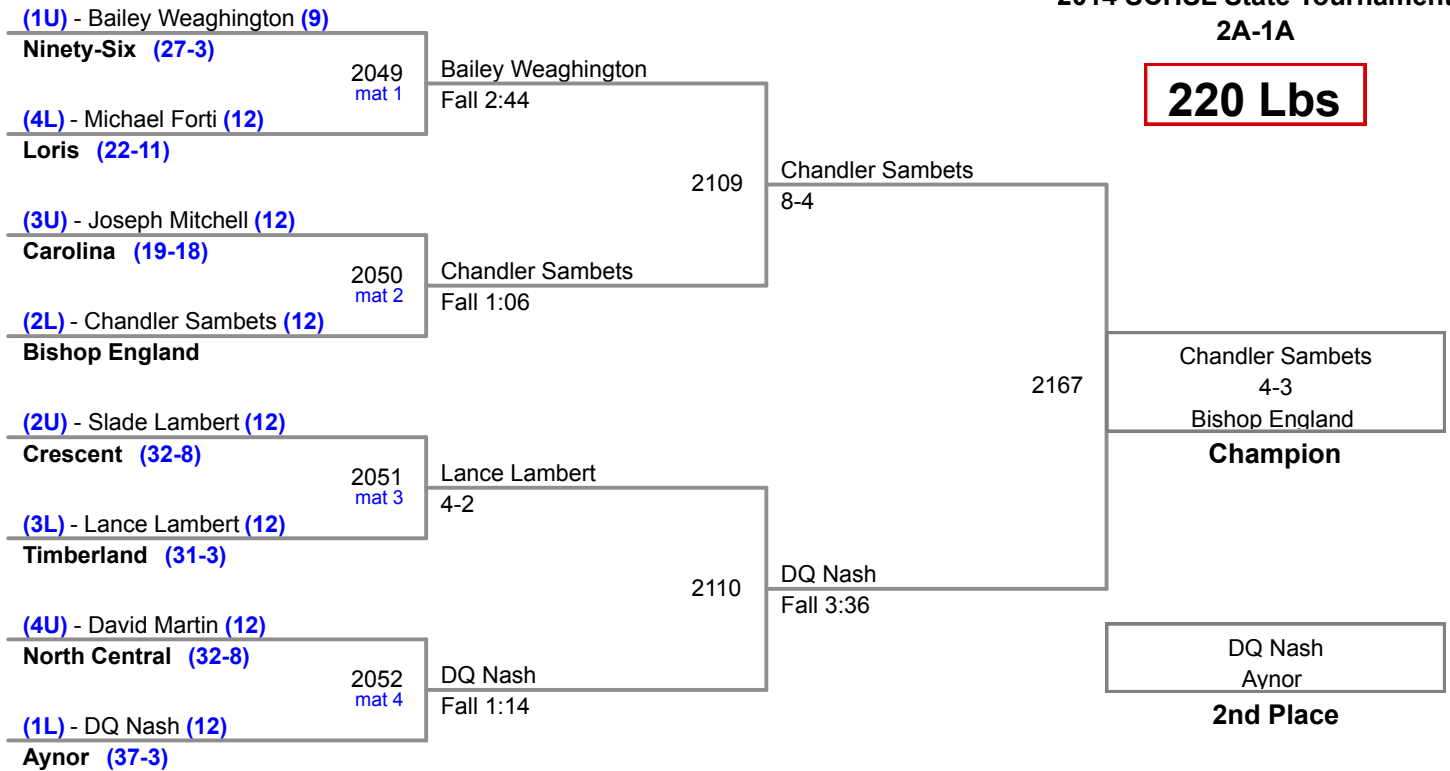

2014 SCHSL State Tournament
2A-1A

220 Lbs